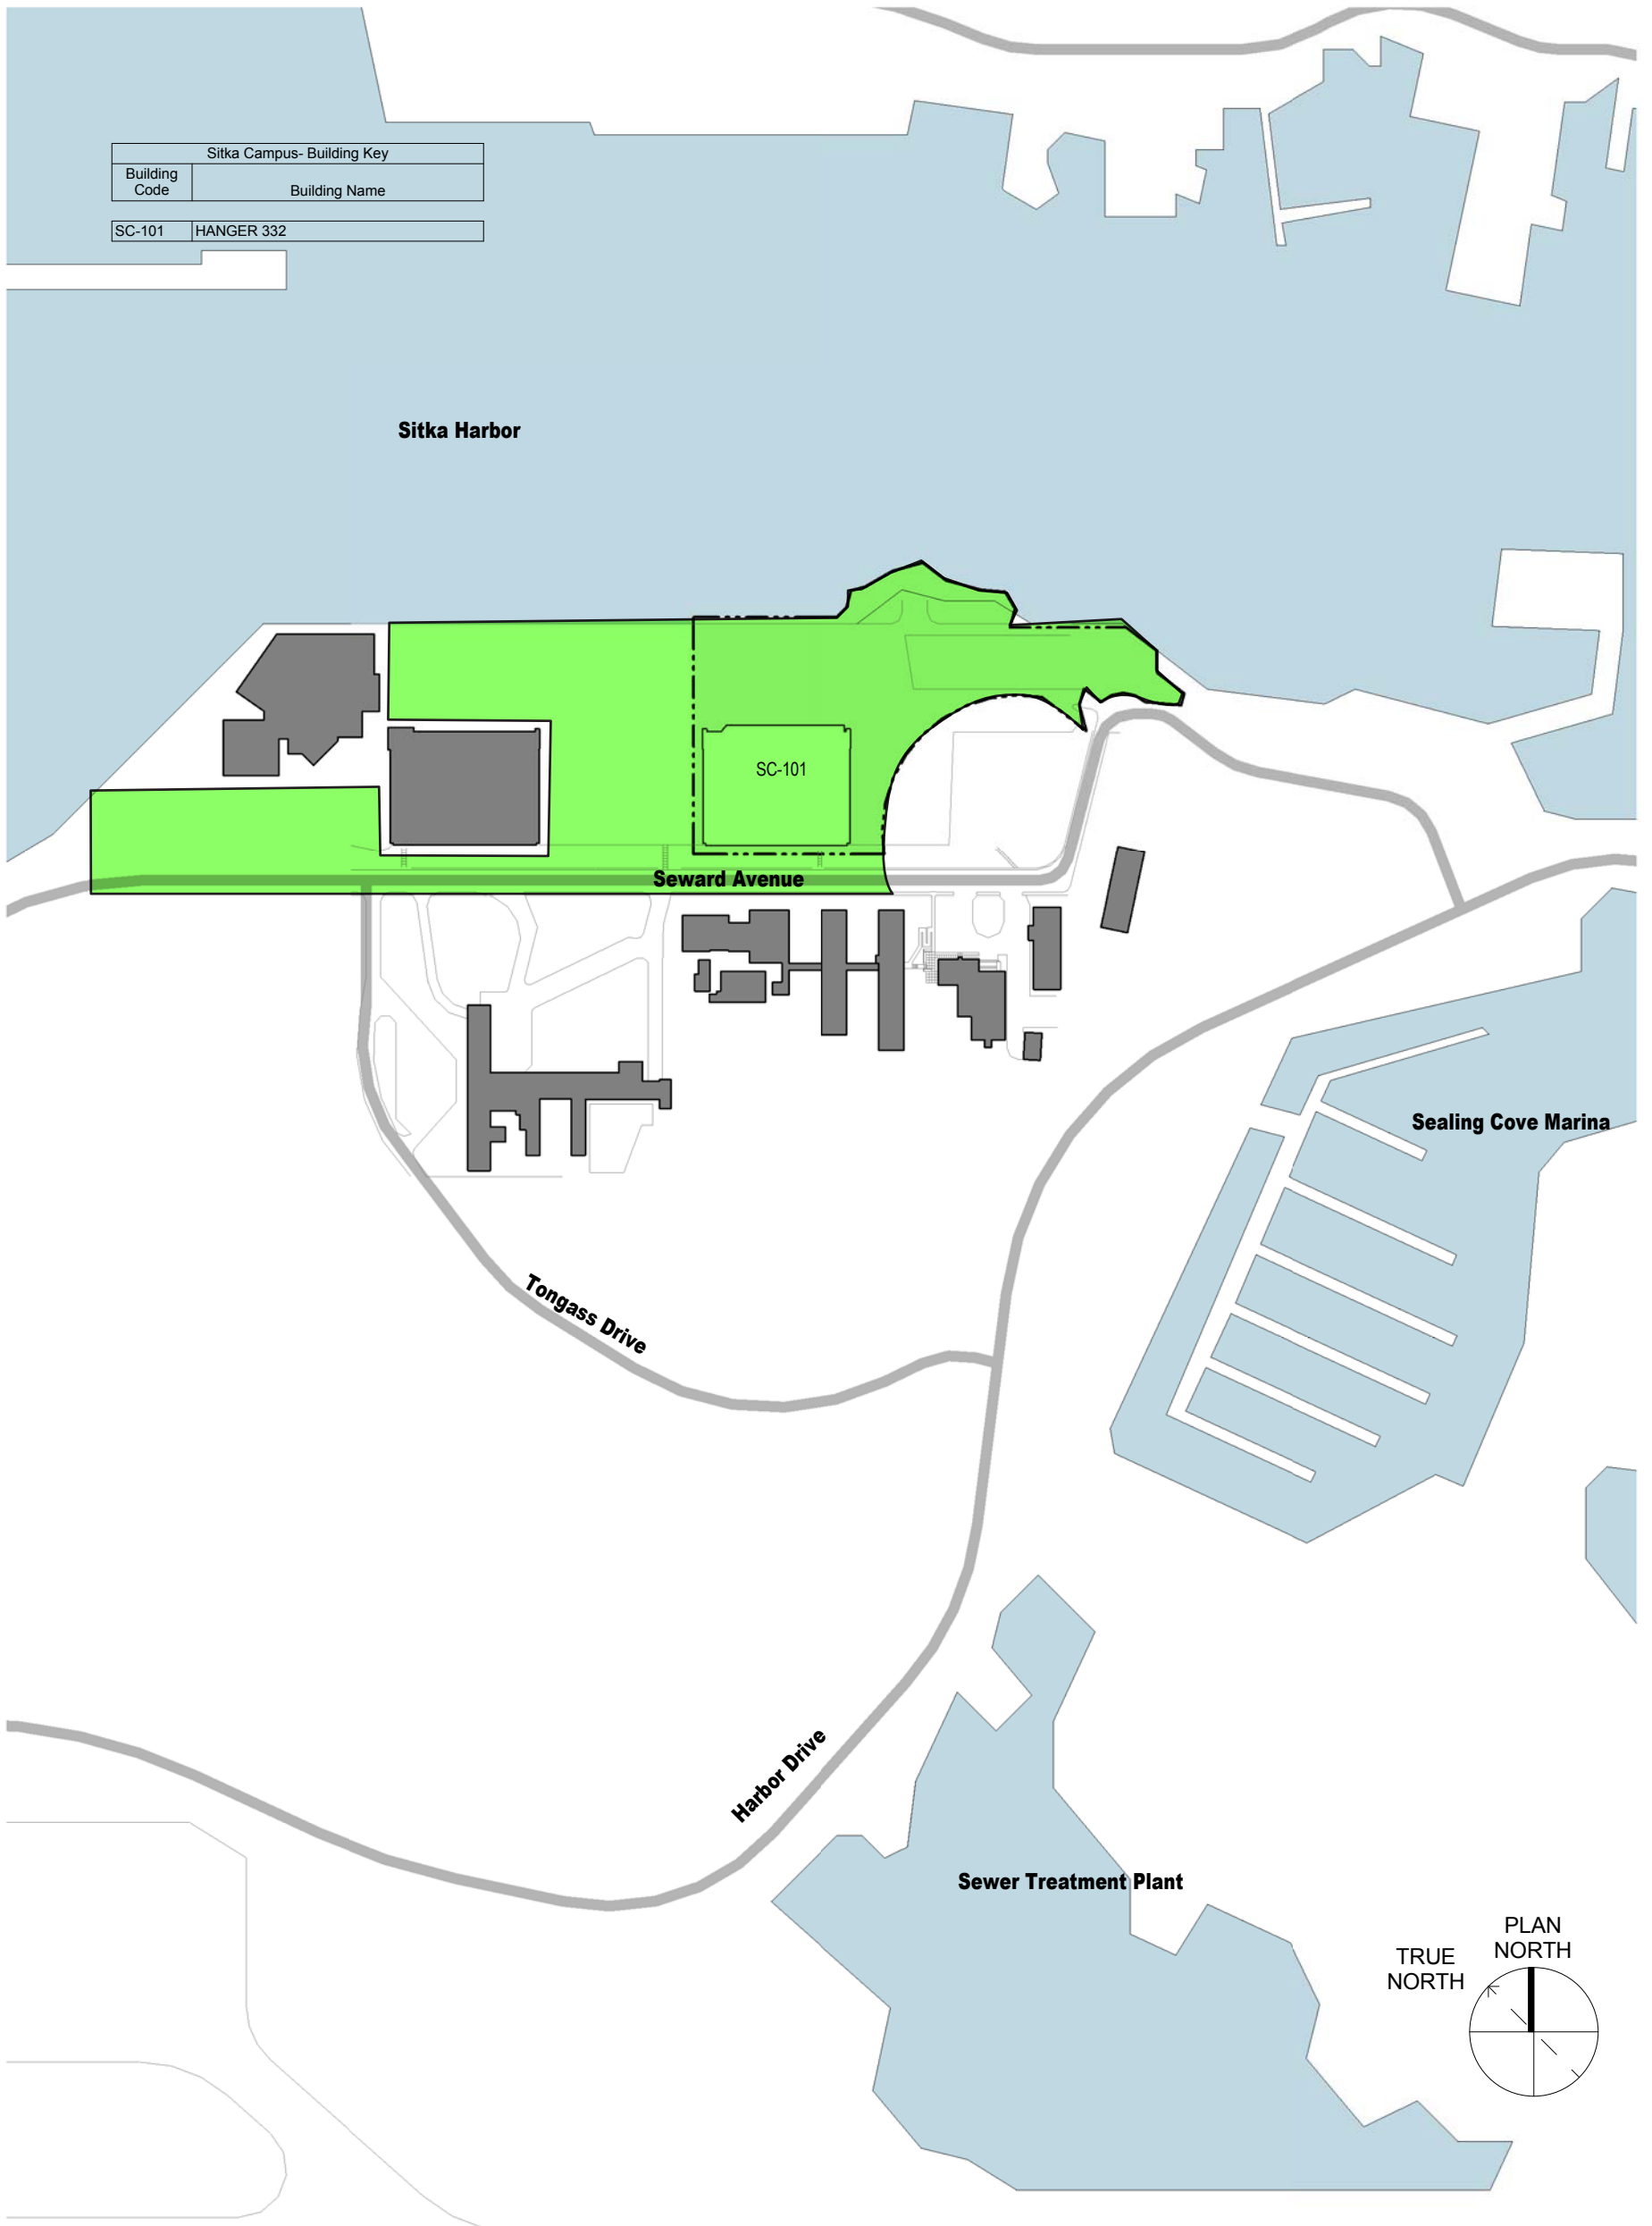

Sitka Campus- Building Key	
Building Code	Building Name
SC-101	HANGER 332

Sitka Rocky Gutierrez Airport

UNIVERSITY OF ALASKA SOUTHEAST
SITKA CAMPUS CLERY
BOUNDARIES MAP